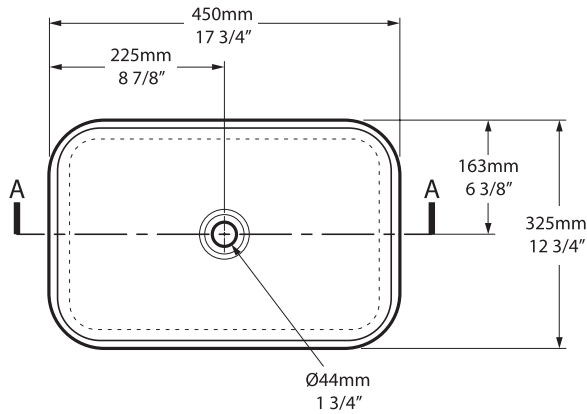

Edge 45 VB-EDG-45-NO

Top view

Side view

Front view

Section AA

BV-2.1_0008

Recommended wastes: K-22-xx / K-24-xx / K-25-xx / K-122-xx

*All measurements subject to +/-5% tolerance