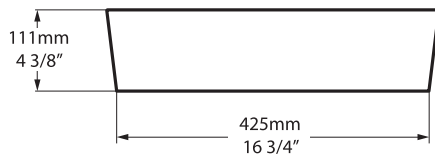

Edge 45 VB-EDG-45-NO

Top view

Side view

Front view

Section AA

BV-2.1_0008

Recommended wastes: K-22-xx / K-24-xx / K-25-xx / K-122-xx

*All measurements subject to +/-5% tolerance