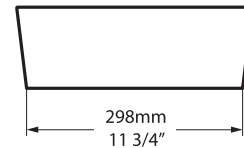

Edge 45 VB-EDG-45-NO

Top view

Side view

Front view

Section AA

BV-2.1_0008

Recommended wastes: K-22-xx / K-24-xx / K-25-xx / K-122-xx

*All measurements subject to +/-5% tolerance