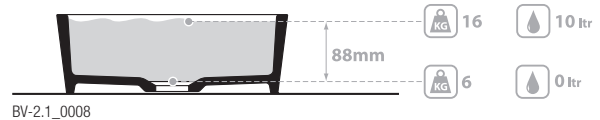

Edge 45 VB-EDG-45-NO

Top view

Side view

Front view

Section AA

BV-2.1_0008

Recommended wastes: K-22-xx / K-24-xx / K-25-xx / K-122-xx

*All measurements subject to +/-5% tolerance