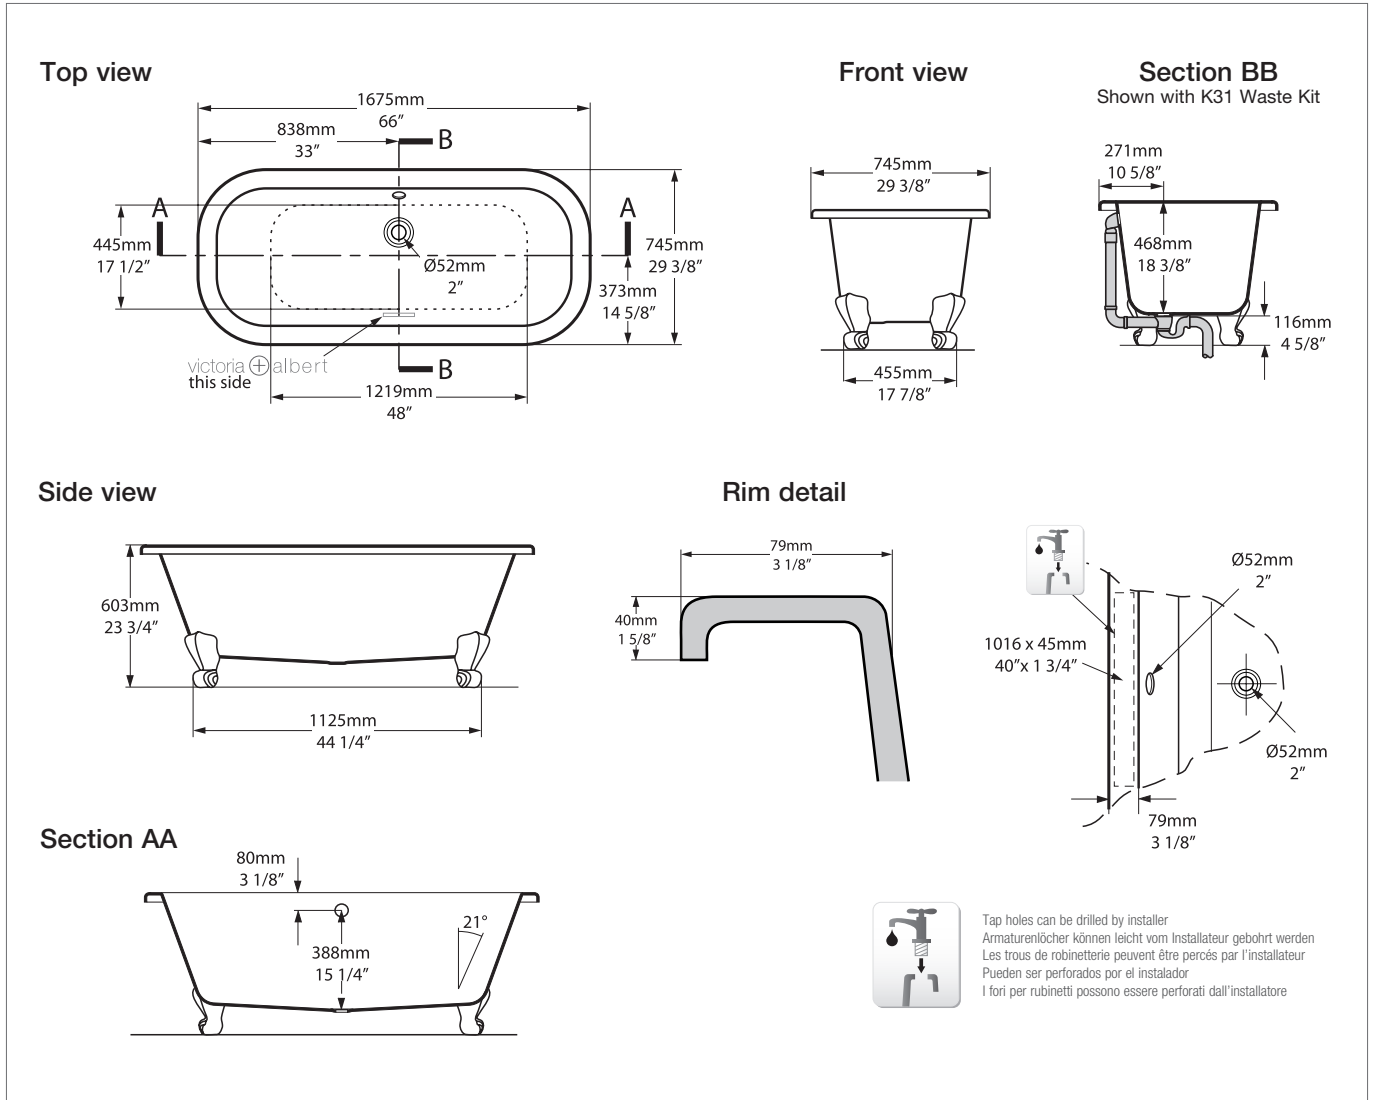

Richmond RIC-N-SW-OF

SW QUARRYCAST™ White, QUARRYCAST™ Weiß, QUARRYCAST™ Blanc, QUARRYCAST™ Bianco, QUARRYCAST™ Bianco