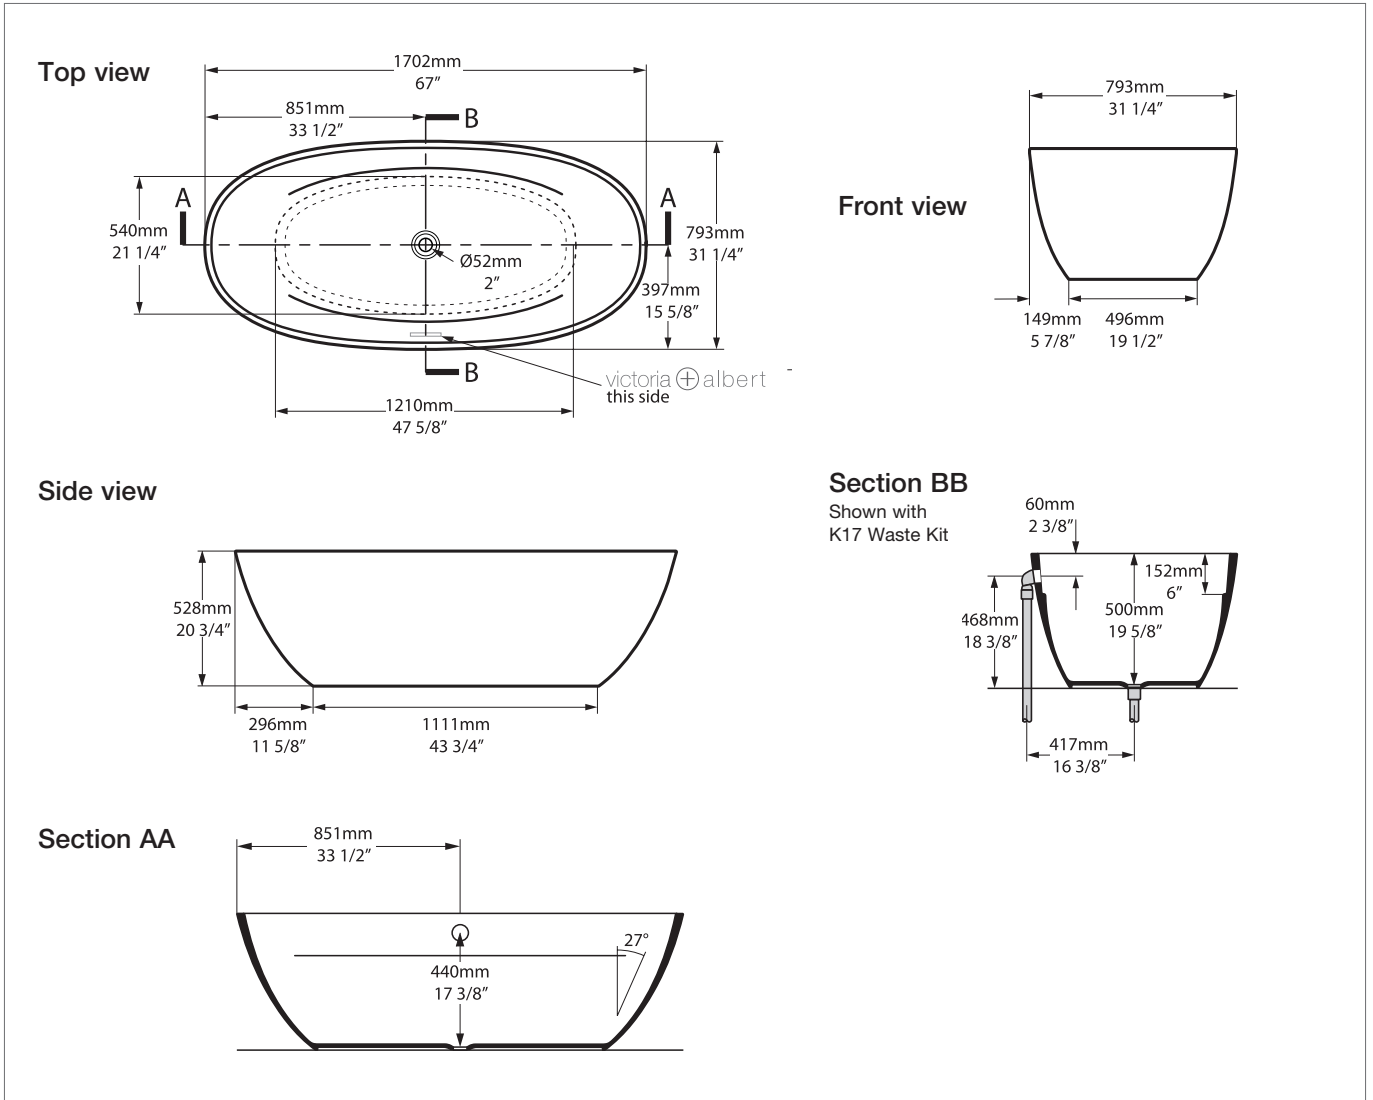

Terrassa TER-N-SW-NO

 rich in Volcanic Limestone™

 378	 304 ltr
 239	 165 ltr
 74	 0 ltr

BV-2.1_0061

Recommended wastes: K-12-xx / K-17-xx / K-36-xx / K-40-xx

*All measurements subject to +/-5% tolerance
*Overflow hole not drilled