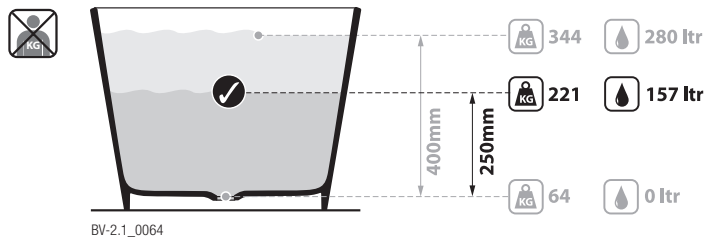

Vetralla VET-N-SW-NO / VETM-N-SM-NO

Qc rich in Volcanic Limestone™

Recommended wastes: K-12-xx / K-17-xx / K-36-xx / K-40-xx

*All measurements subject to +/-5% tolerance
*Overflow hole not drilled

UPC
C Massachusetts Code: Approved
cUPC listing by IAPMO: File No. 6574