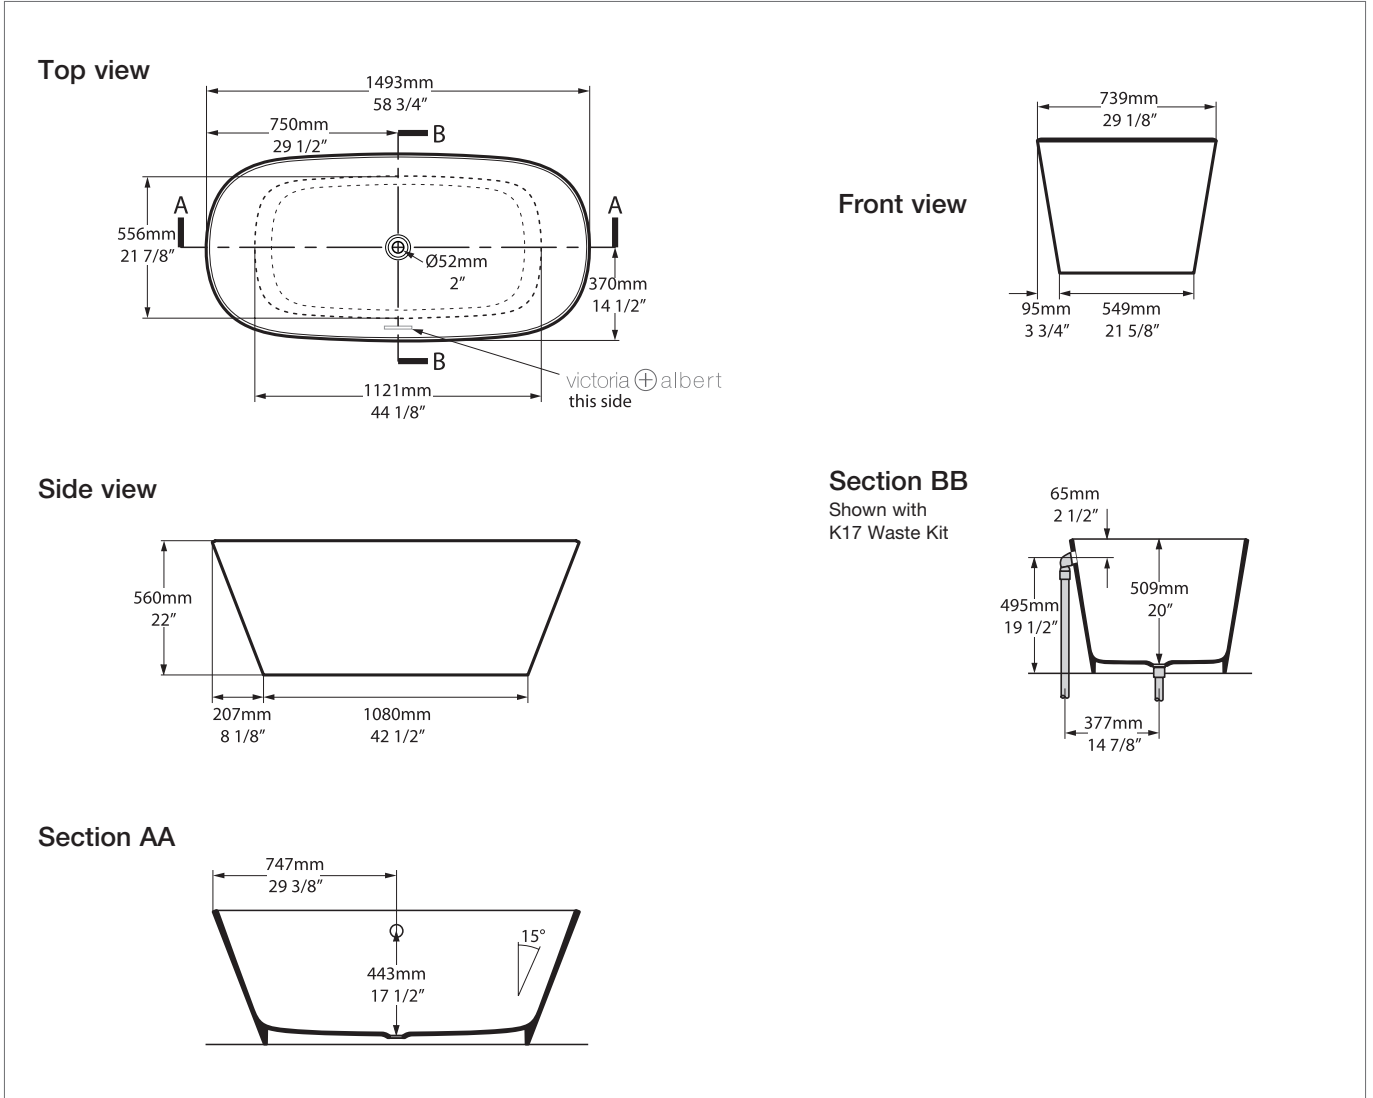

Vetralla VET-N-SW-NO / VETM-N-SM-NO

Qc rich in Volcanic Limestone™

Recommended wastes: K-12-xx / K-17-xx / K-36-xx / K-40-xx

*All measurements subject to +/-5% tolerance
*Overflow hole not drilled

UPC
C Massachusetts Code: Approved
cUPC listing by IAPMO: File No. 6574