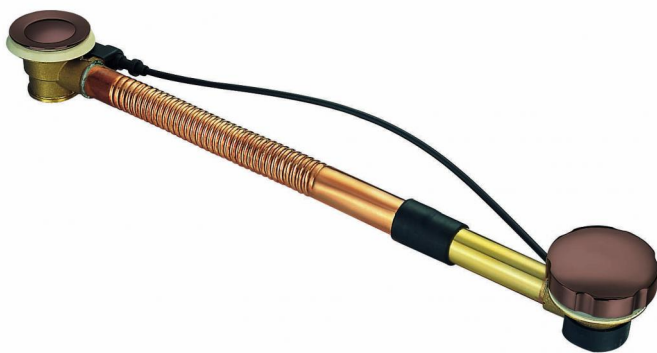

TECHNICAL DATA SHEET

DELUXE SOLID BRASS BATH POP UP WASTE - ORB

Dimensions are in millimetres except thread sizes which are BSP imperial.

Notes

Our guarantee is subject to the product having been installed, used and maintained in accordance with our instructions. All working parts (such as hinges, ceramic disks, cartridges, seals and cistern fittings), which are subject to normal wear and tear, are covered for 36 months from proof of purchase date. Our guarantee applies to the original purchaser and is non-transferable. Our guarantee is only applicable in the UK and ROI. This does not affect your statutory rights.

We recommend that a pressure reducing valve is fitted in installations where the water supply pressure exceeds 3 bar. Pressure in excess of 3 bar could reduce the working life of this product and invalidate the guarantee.