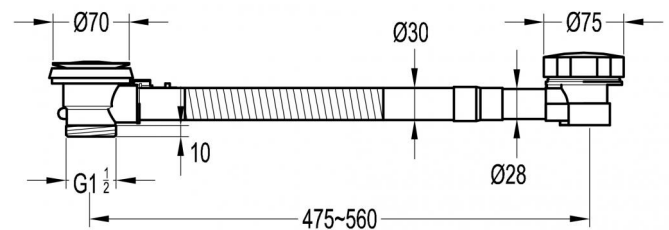

TECHNICAL DATA SHEET

DELUXE SOLID BRASS BATH POP UP WASTE - ORB

Dimensions are in millimetres except thread sizes which are BSP imperial.

Notes

Our guarantee is subject to the product having been installed, used and maintained in accordance with our instructions. All working parts (such as hinges, ceramic disks, cartridges, seals and cistern fittings), which are subject to normal wear and tear, are covered for 36 months from proof of purchase date. Our guarantee applies to the original purchaser and is non-transferable. Our guarantee is only applicable in the UK and ROI. This does not affect your statutory rights.