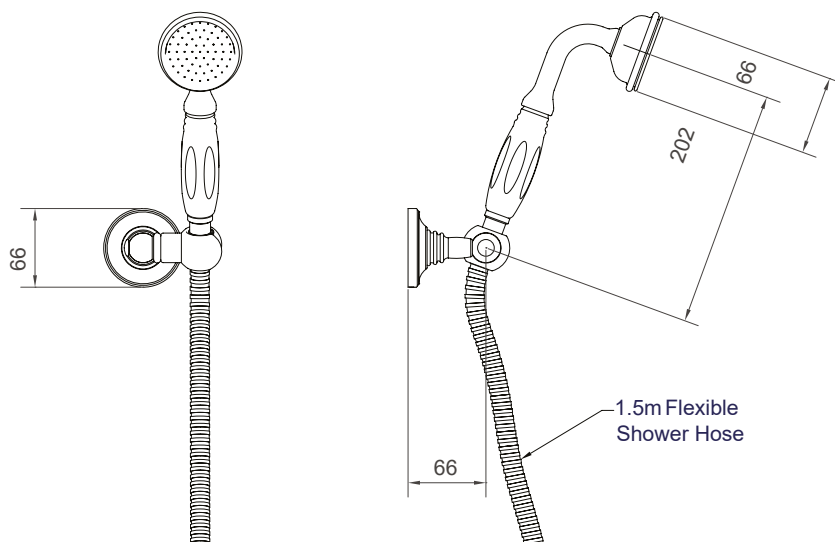

PRODUCT DATA SHEET

RANGE: Shower Kits & Arms

CODE: SJK11

DESCRIPTION: Hand Shower on Wall Bracket

Supplied with 2.5" skirted rose and porcelain stem