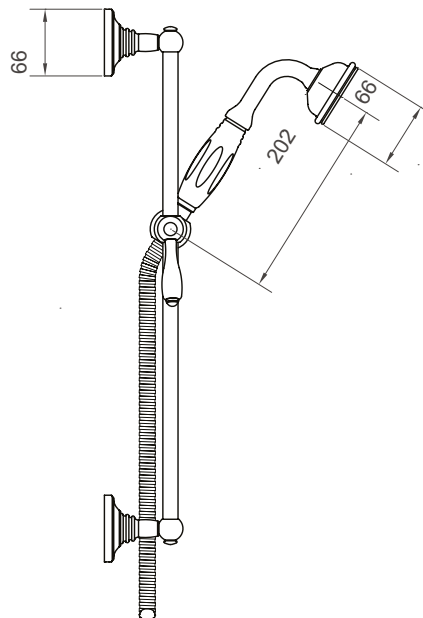

PRODUCT DATA SHEET

RANGE: Shower Kits & Arms

CODE: SJK21

DESCRIPTION: Hand Shower On Slider Rail

Supplied with 2.5" skirted rose and porcelain stem