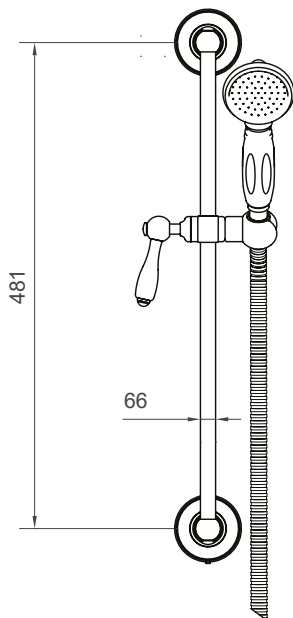

PRODUCT DATA SHEET

RANGE: Shower Kits & Arms

CODE: SJK21

DESCRIPTION: Hand Shower On Slider Rail

Supplied with 2.5" skirted rose and porcelain stem