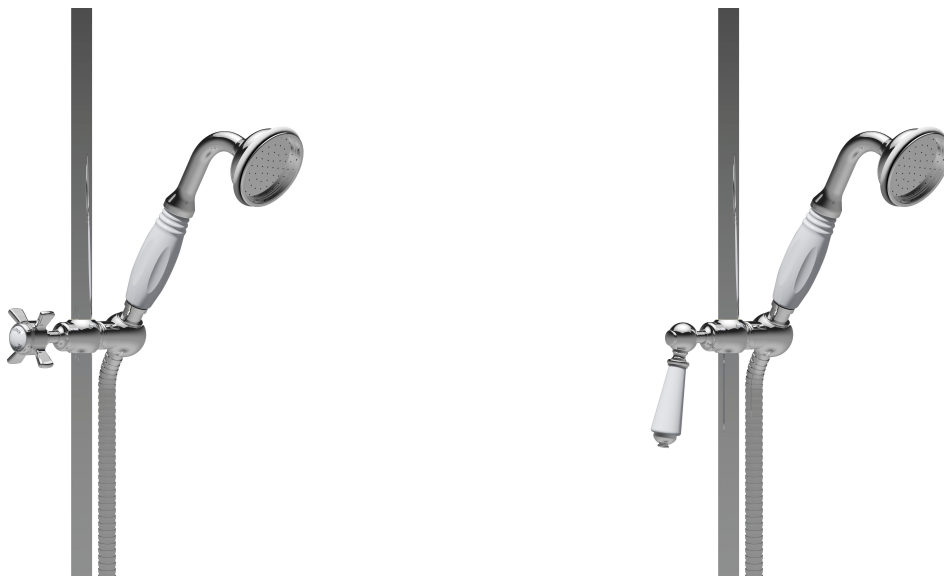

PRODUCT DATA SHEET

RANGE: Shower Kits & Arms

CODE: SJK689

DESCRIPTION: Hand Shower With Slider & Hose

Supplied with 2.5" skirted rose and porcelain stem