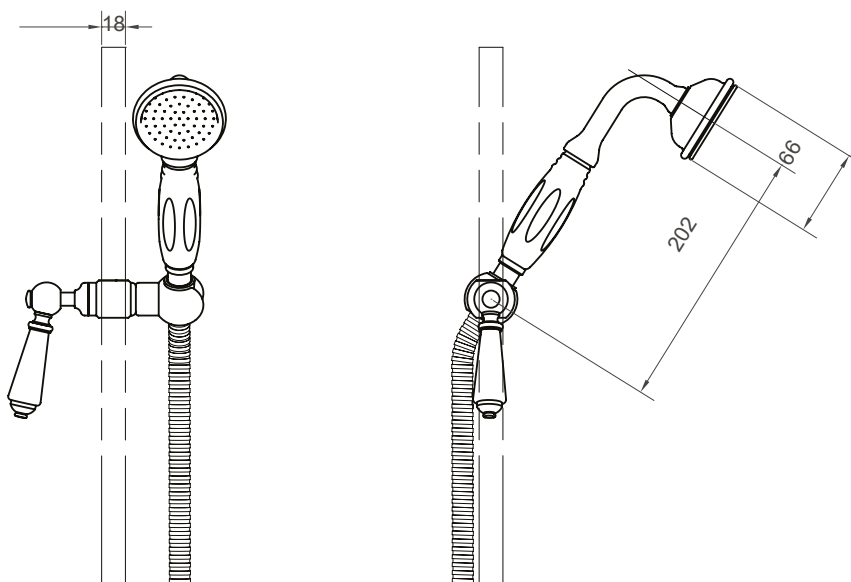

PRODUCT DATA SHEET

RANGE: Shower Kits & Arms

CODE: SJK689

DESCRIPTION: Hand Shower With Slider & Hose

Supplied with 2.5" skirted rose and porcelain stem