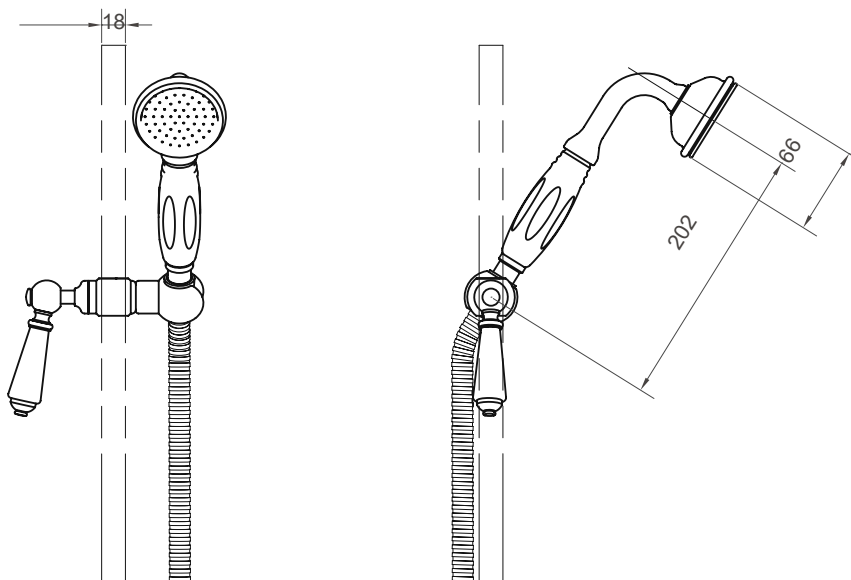

PRODUCT DATA SHEET

RANGE: Shower Kits & Arms

CODE: SJK689

DESCRIPTION: Hand Shower With Slider & Hose

Supplied with 2.5" skirted rose and porcelain stem