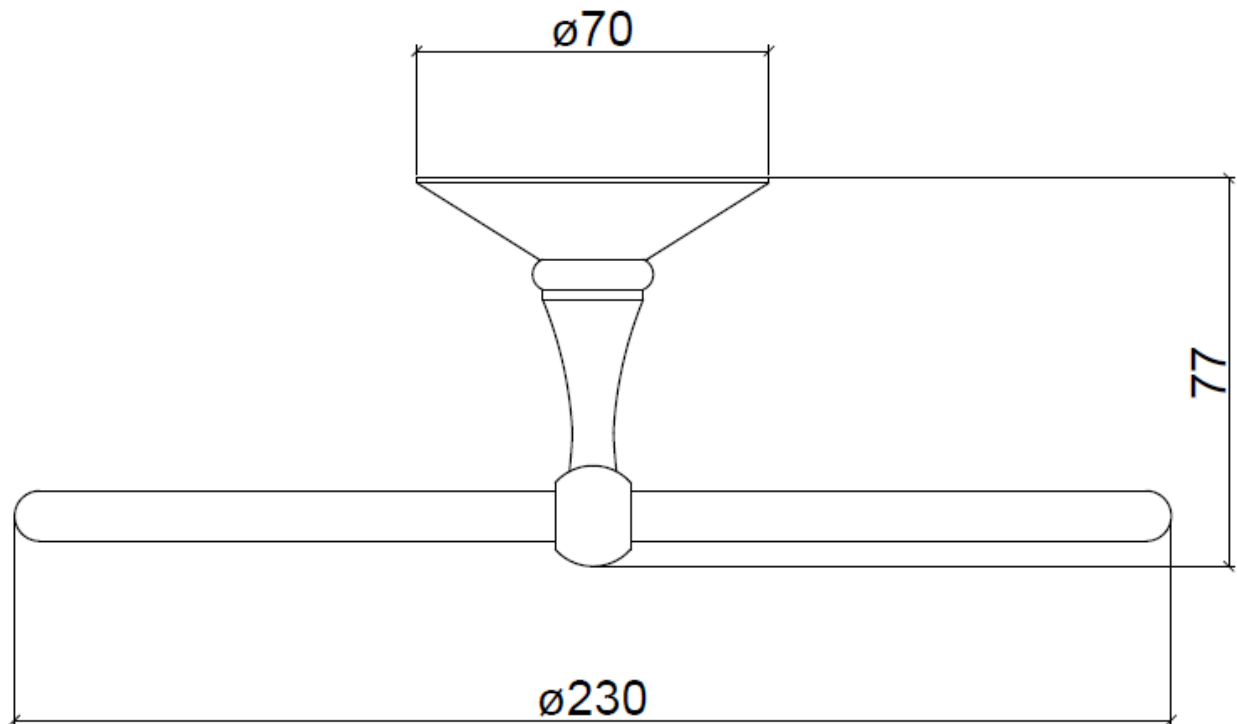

# ACCESSORI

**Art:** PORTA SALVIETTE ANELLO  
Wall mounted towel ring

**Cod.:** FL106

**Mat.:** Ottone/Brass

**Peso/Weight**

**Note:**

**Ultima Rev./Last Rev.:** Ott./ 2012

**N.B.-** Tutte le misure sono in millimetri / All measurements are in millimetres