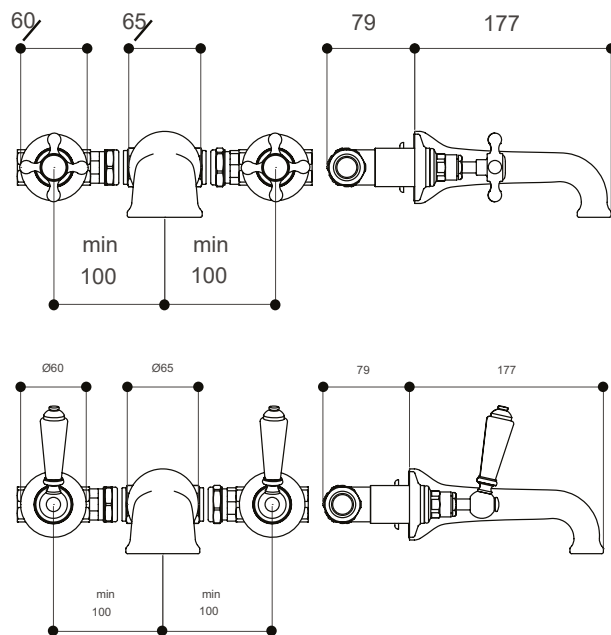

PRODUCT DATA SHEET

RANGE: Bath & Bidet Taps Taps

CODE: SJ373

DESCRIPTION: Three Hole Wall Mounted Bath Filler

FLOW RATES:

BAR PRESSURE	BAR 0.2	BAR 0.5	BAR 1.0	BAR 3.0
LITRES PER MINUTE	-	-	-	-

Marflow Engineering Limited