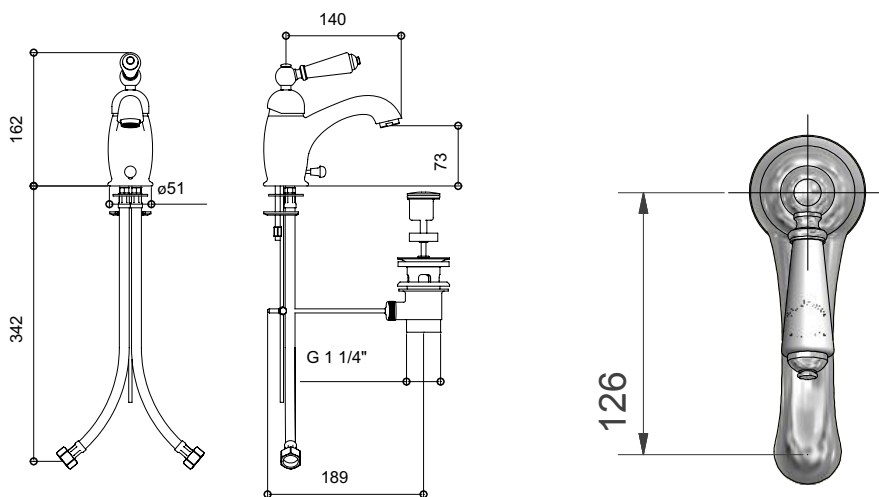

# PRODUCT DATA SHEET

**RANGE:** Basin Taps

**CODE:** SJ415

**DESCRIPTION:** Monobloc Basin Mixer

## FLOW RATES:

BAR PRESSURE	BAR 0.2	BAR 0.5	BAR 1.0	BAR 3.0
LITRES PER MINUTE	5.9	9.5	13.5	23.5