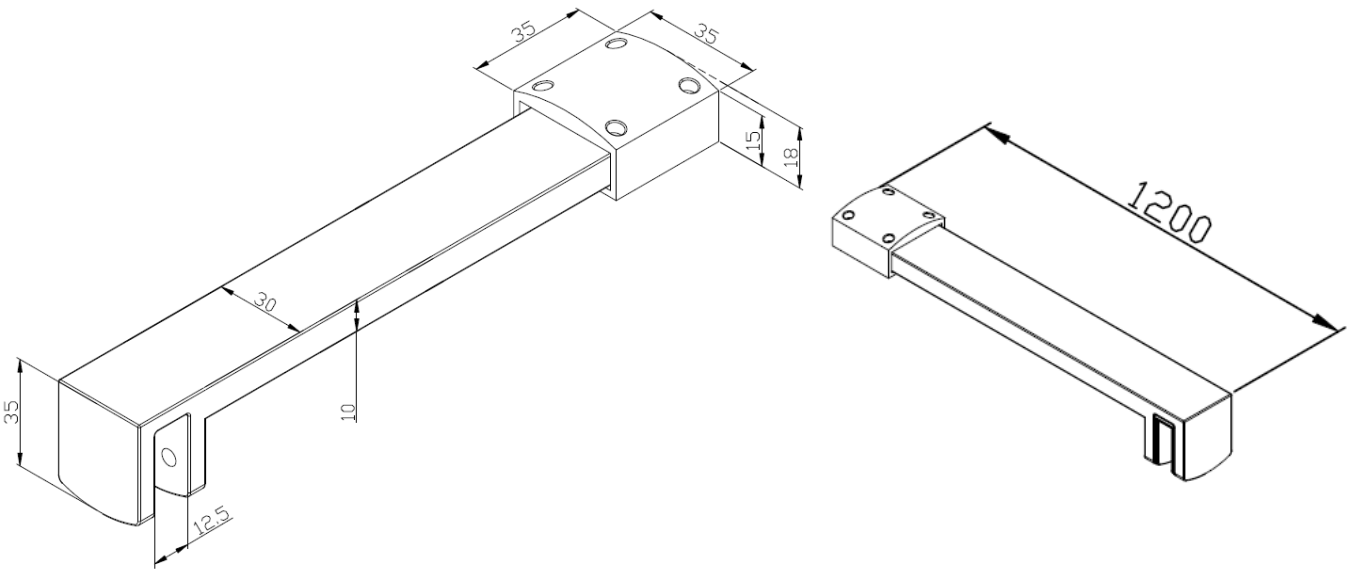

Toughened Glass
Strong and safe

Protective Finish
Easy to clean

Lifetime Guarantee
Peace of mind

Brushed Brass

Polished Stainless

Brushed Stainless

Matt Black