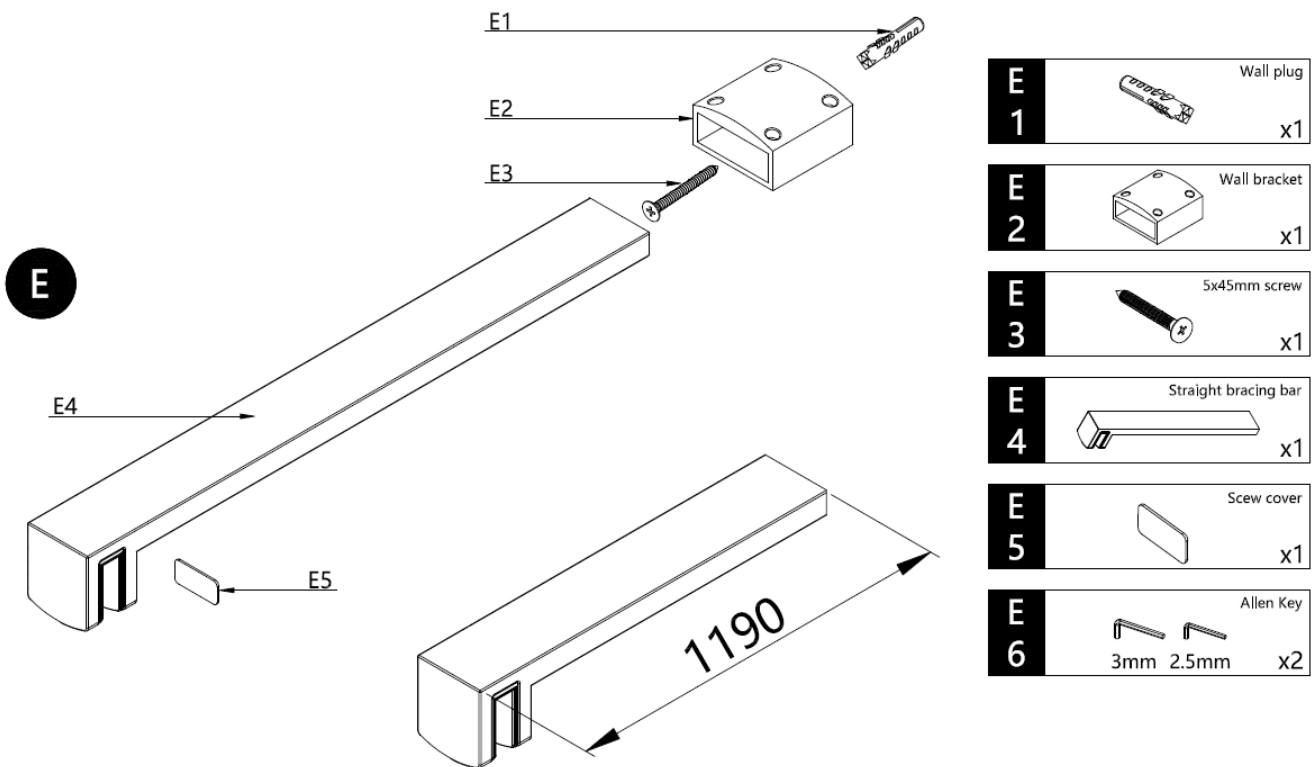

### Glass to wall Bracing Bar

CODE	Gallery 10	Length
	Colour	mm
GRBRACEF	Brushed Brass	1200
GRBRACEMB	Matt Black	1200
GRBRACEPSS	Polished Stainless Steel	1200
GRBRACEV	Brushed Stainless Steel	1200

**Maximum width of glass 1400mm  
Can be cut down during installation**