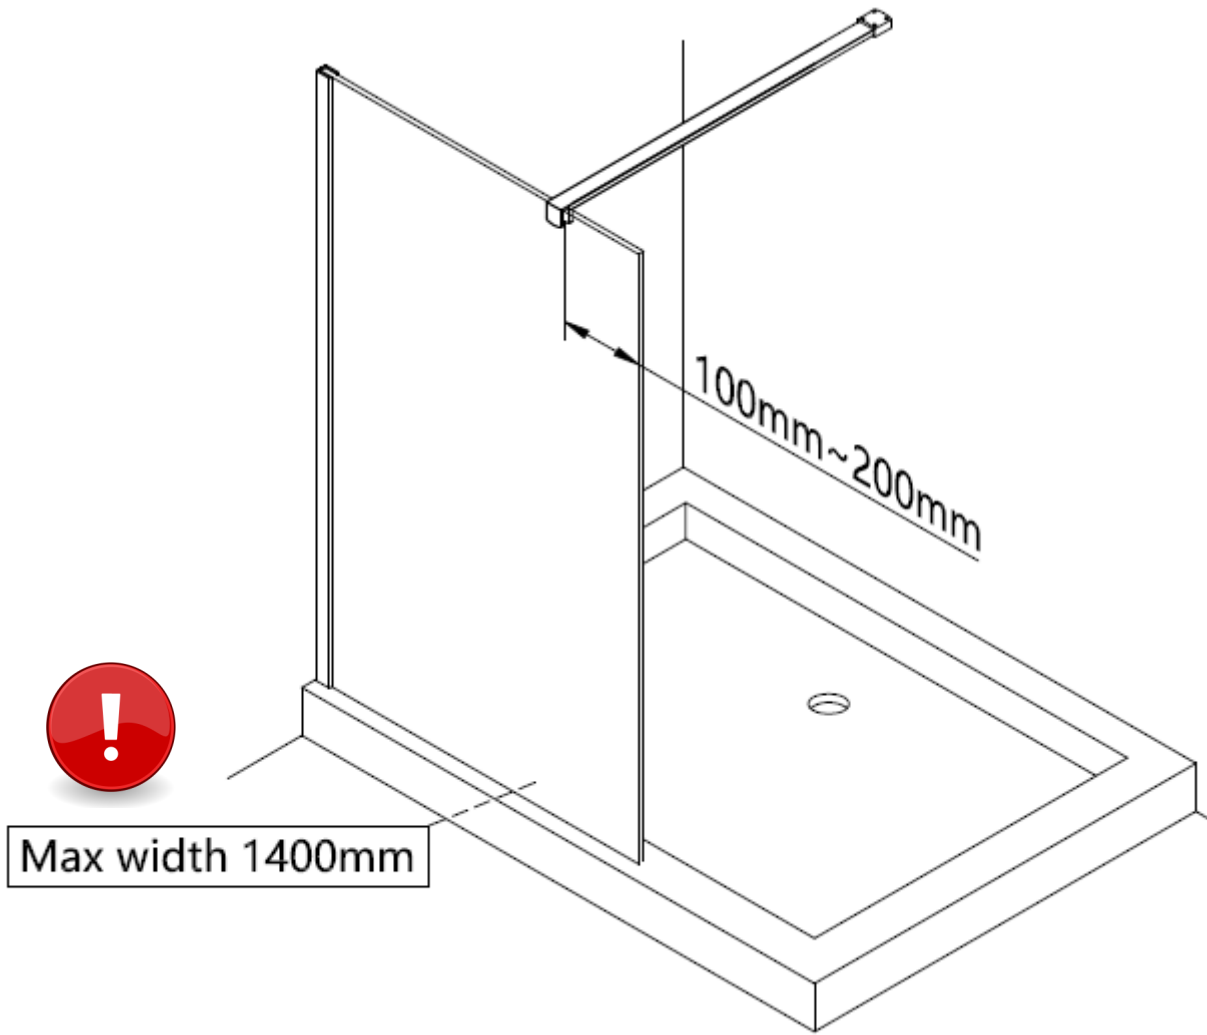

Toughened Glass
Strong and safe

Protective Finish
Easy to clean

Lifetime Guarantee
Peace of mind

Brushed Brass

Polished Stainless

Brushed Stainless

Matt Black