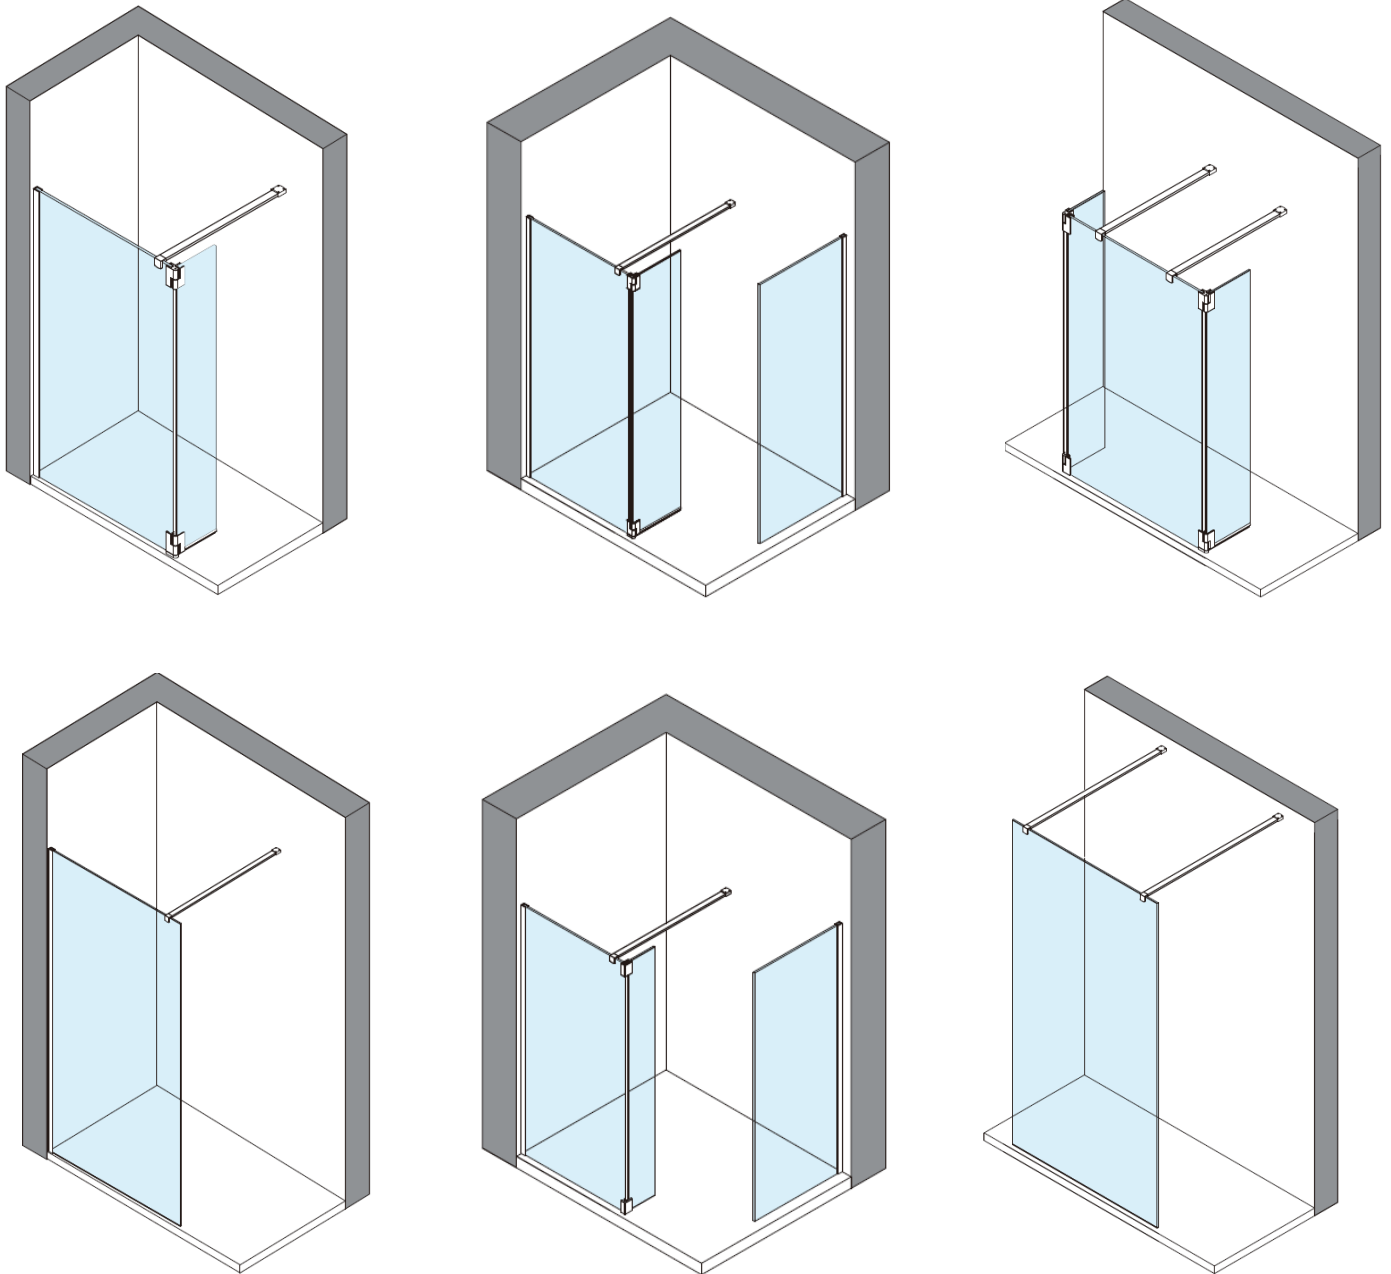

Measurements in millimetres mm

Information updated March 2021

Tel 0345 873 8840

crosswater<sup>®</sup>

GALLERY 10

Glass to wall Bracing Bar

**Toughened Glass**  
Strong and safe

**Protective Finish**  
Easy to clean