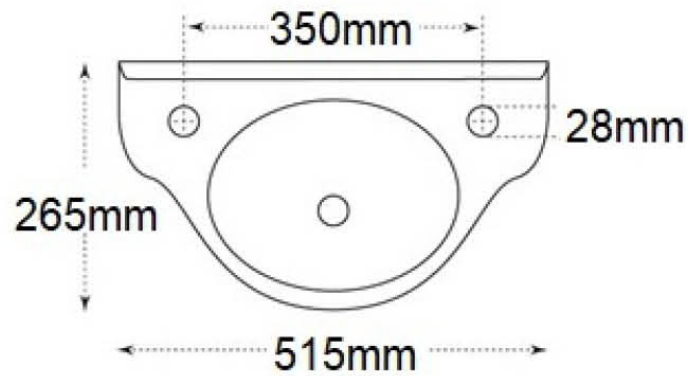

PRODUCT DIMENSIONS
CLOAKROOM BASIN