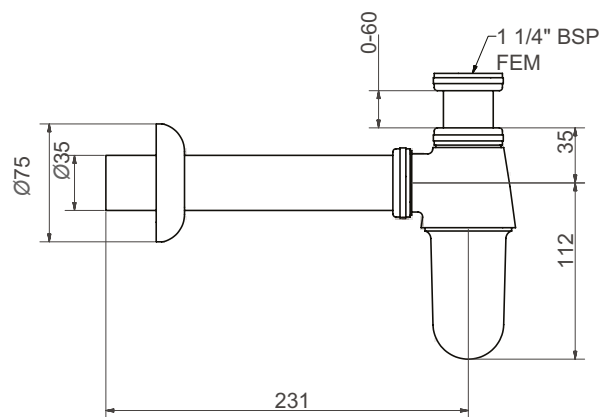

PRODUCT DATA SHEET

RANGE: Ancillaries

CODE: SJ87

DESCRIPTION: Bottle Trap

1 1/4" with 200mm extension tube and flange