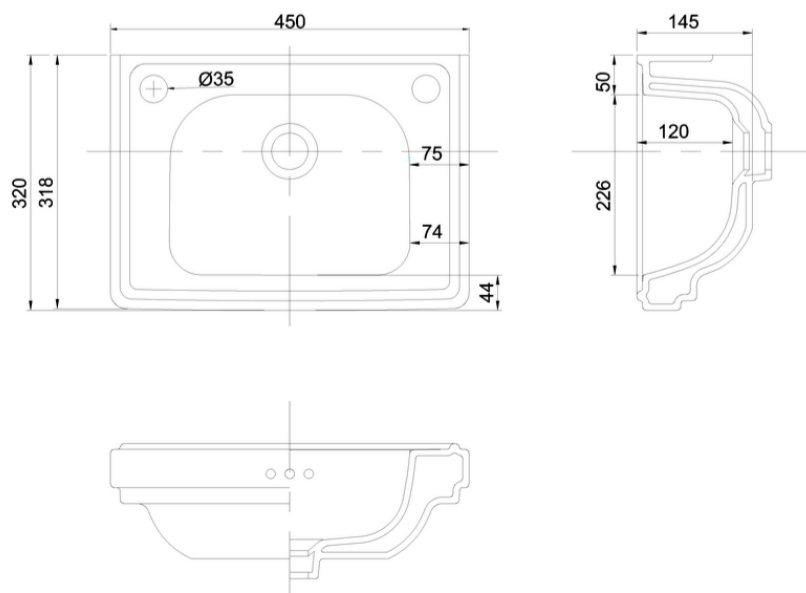

### Size

RIV8 2TH - 320 x 450 x 145mm

### Downloads

2D CAD-File - DWG - RIV8 2TH

2D Drawing - PDF - RIV8 2TH

Cutout image 1 - [jpg](#)

\* Please note that some of the drawings might not be drawn to scale. Please refer to actual dimensions marked on the drawings.