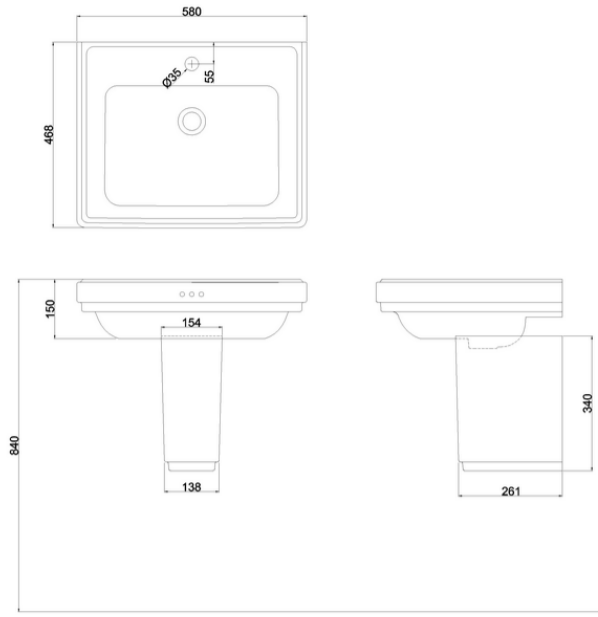

© Bathroom Brands Group Limited

[Guarantee](#) |

[Privacy Policy](#) |

[Legal Notices](#)