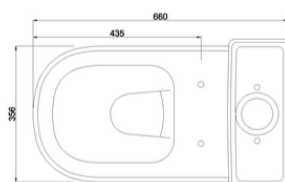

### Size

RIV11 - 156 x 392 x 398mm  
RIV9 - 660 x 357 x 420mm

### Packed Dimension

RIV11 - 185 x 420 x 470 = 0.0365 m<sup>3</sup>  
RIV9 - 395 x 700 x 480 = 0.1327 m<sup>3</sup>

### Downloads

- Instructions - PDF - RIV11 (English)
- 2D CAD-File - DWG - RIV9 RIV11 C
- 2D Drawing - PDF - RIV9 RIV11 C
- Cutout image 1 - [jpg](#)

\* Please note that some of the drawings might not be drawn to scale. Please refer to actual dimensions marked on the drawings.