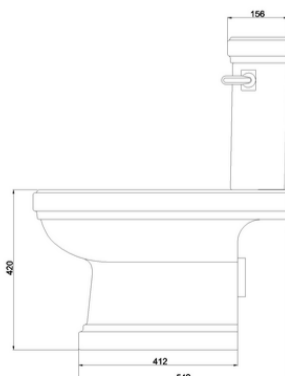

### Size

RIV11 - 156 x 392 x 398mm  
RIV9 - 660 x 357 x 420mm

### Downloads

- Instructions - PDF - RIV11 (English)
- 2D CAD-File - DWG - RIV9 RIV11 C
- 2D Drawing - PDF - RIV9 RIV11 C
- Cutout image 1 - [jpg](#)

\* Please note that some of the drawings might not be drawn to scale. Please refer to actual dimensions marked on the drawings.