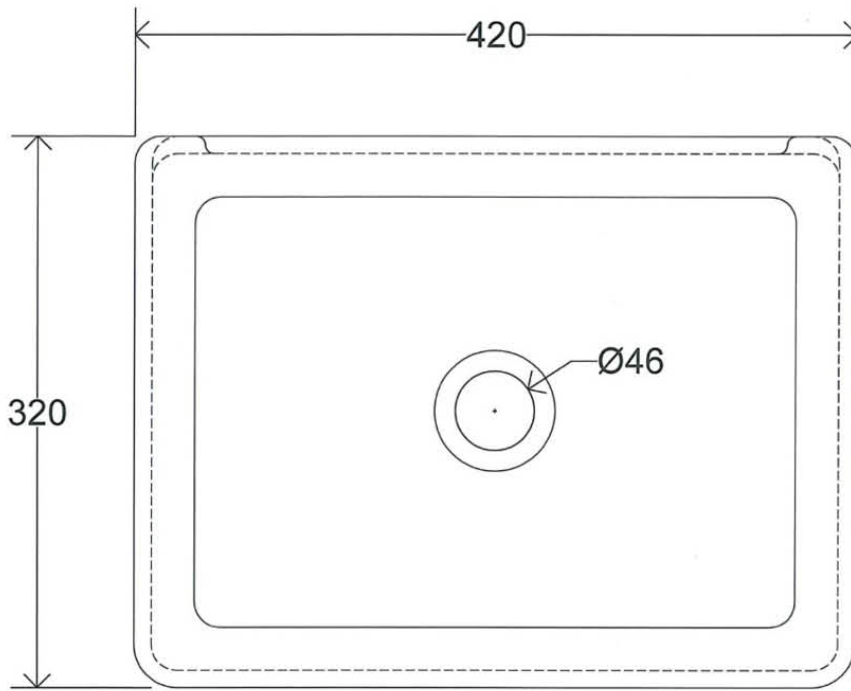

PRODUCT DIMENSIONS
SAWLEY CLOAKROOM BASIN

PLAN