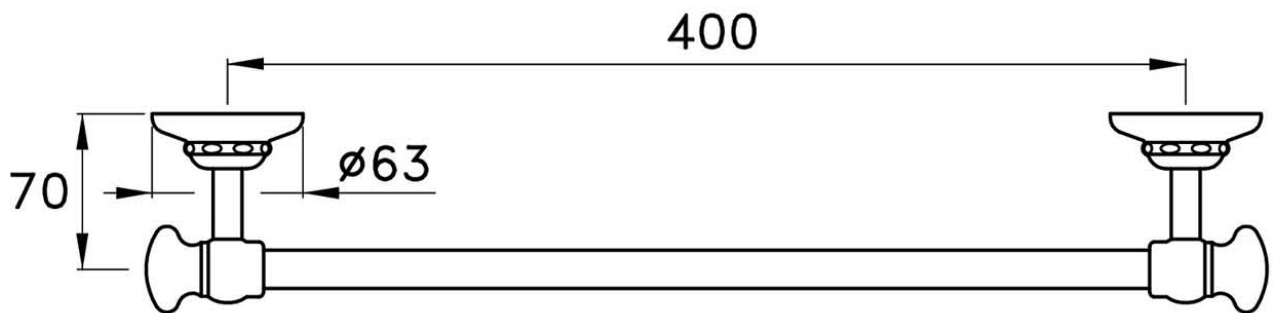

PRODUCT DIMENSIONS
ELEGANT 400MM TOWEL BAR

PRODUCT DIMENSIONS
ELEGANT 300MM TOWEL BAR

PRODUCT DIMENSIONS
ELEGANT 600MM TOWEL BAR