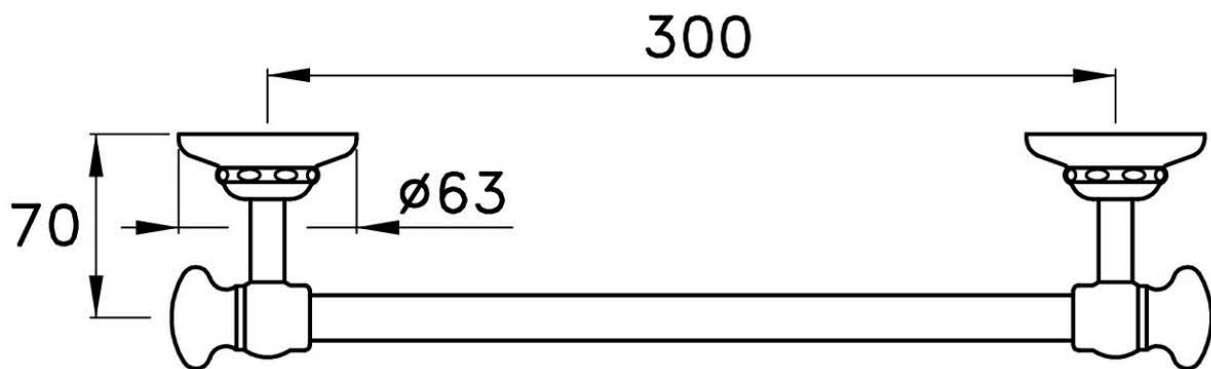

PRODUCT DIMENSIONS
ELEGANT 400MM TOWEL BAR

PRODUCT DIMENSIONS
ELEGANT 300MM TOWEL BAR

PRODUCT DIMENSIONS
ELEGANT 600MM TOWEL BAR