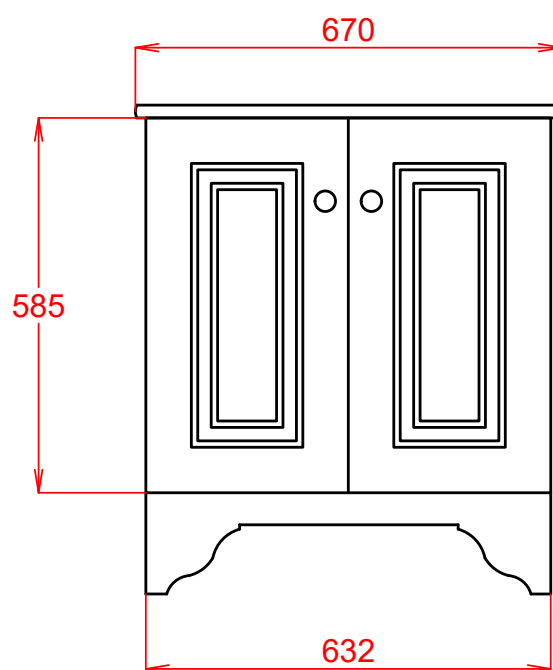

# SILVERDALE COLLECTION

Silverdale 670mm Unit

Silverdale Ltd  
Silverdale Road,  
Newcastle Under Lyme,  
Staffordshire,  
ST5 6EH.  
Telephone: 01782 717 175 Facsimile: 01782 717 166  
Email: [sales@silverdalebathrooms.co.uk](mailto:sales@silverdalebathrooms.co.uk)  
[www.silverdalebathrooms.co.uk](http://www.silverdalebathrooms.co.uk)