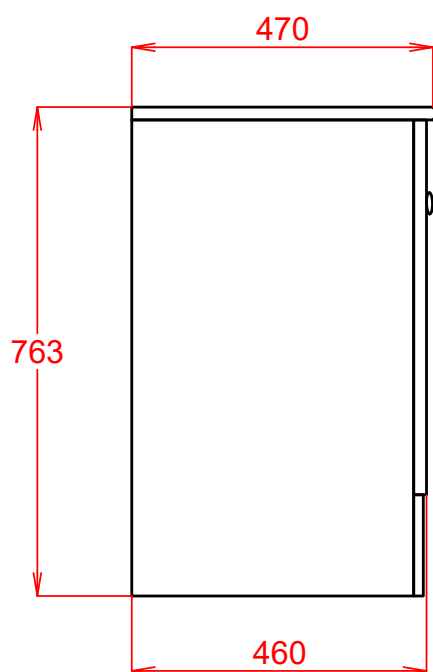

# SILVERDALE COLLECTION

Silverdale 670mm Unit

Silverdale Ltd  
Silverdale Road,  
Newcastle Under Lyme,  
Staffordshire,  
ST5 6EH.  
Telephone: 01782 717 175 Facsimile: 01782 717 166  
Email: [sales@silverdalebathrooms.co.uk](mailto:sales@silverdalebathrooms.co.uk)  
[www.silverdalebathrooms.co.uk](http://www.silverdalebathrooms.co.uk)