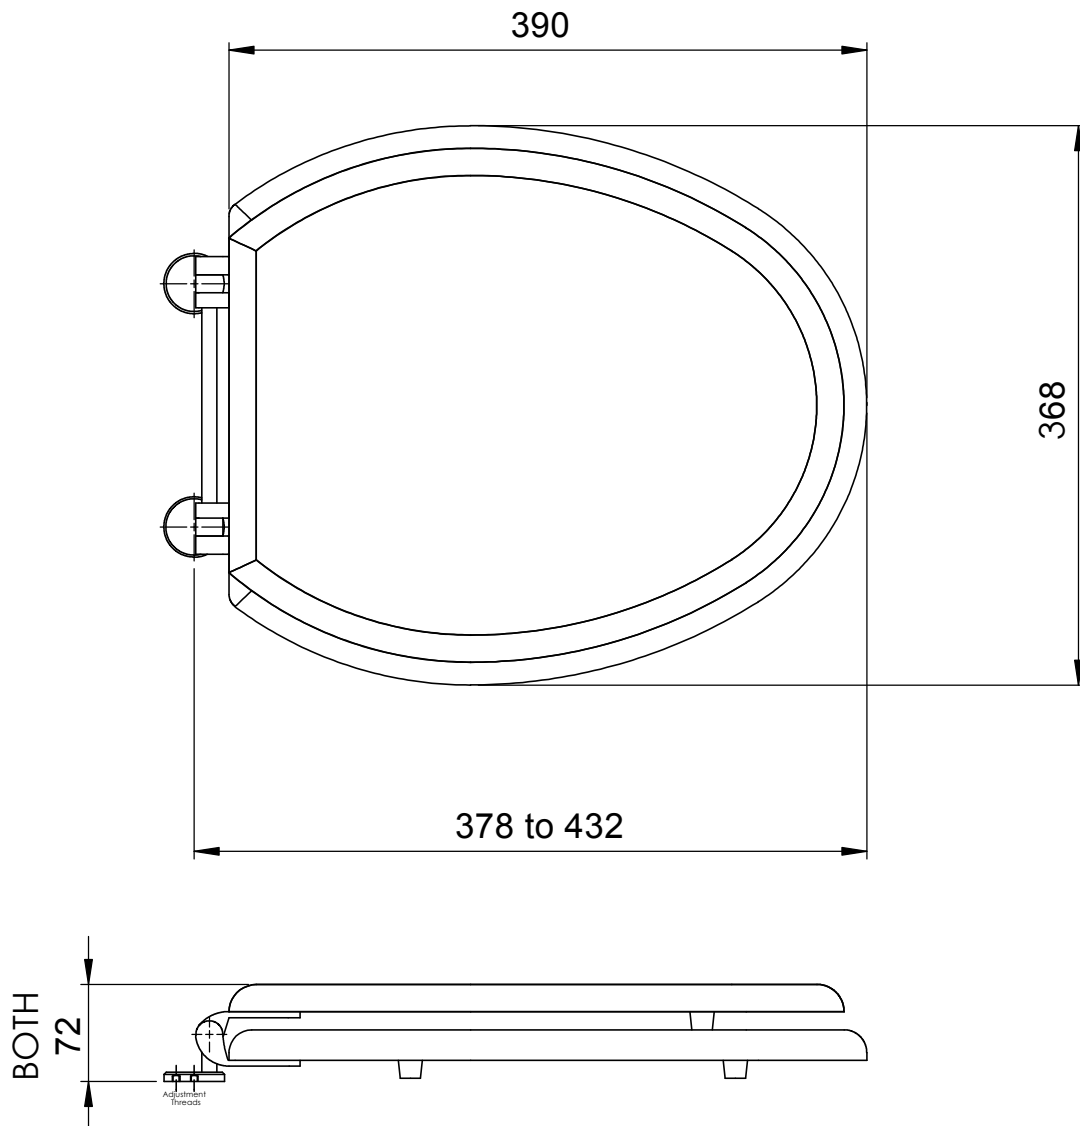

Silverdale (Bathrooms) LTD.,
Silverdale Road,
Newcastle-Under-Lyme,
STAFFORDSHIRE.
ST5 6EL
Tel: 01782 71 71 75
Fax: 01782 71 71 66
e-mail: sales@silverdalebathrooms.co.uk

TITLE: VICTORIAN/BELGRAVIA/BALASANI
NOUVEAU/EMPIRE/CHARLBURY
HIGH LEVEL/LOW LEVEL TOILET SEAT

DWG NO. WDSEAT/LL/02-06-15

A4

DRAWN BY: CDT/SHC

DATE: 02-06-2015