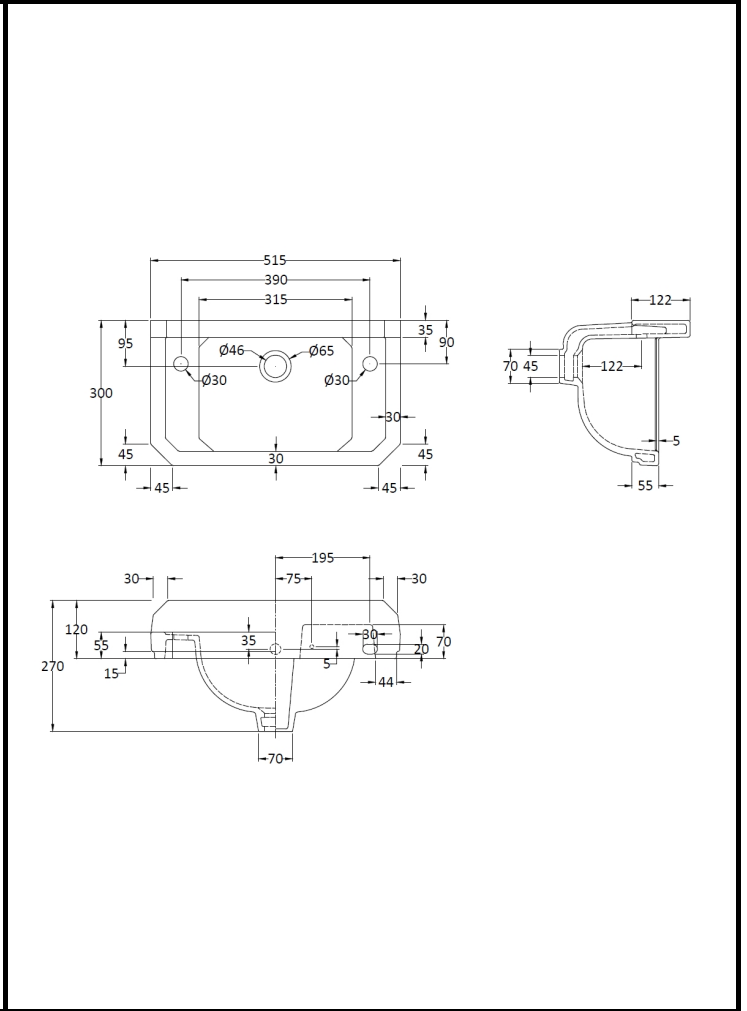

B A Y S W A T E R

London W.2

CODE: BAYC010

DESCRIPTION: Fitzroy 515 Cloakroom Basin

CATEGORY: Ceramics

PRODUCT DIMENSIONS			
Height (mm)	Width (mm)	Depth (mm)	Nett Wgt Kg
270	515	300	8.8

PACKAGING DIMENSIONS			
Height (mm)	Width (mm)	Depth (mm)	Gross Wgt Kg
257	302	513	9.3

PACKAGING DATA			
Box Colour	White Cardboard Box		
Box Qty	1	Label Colour	Not Applicable
Label Size	100 x 50	Label Qty	0

OUTER BOX DIMENSIONS (If Applicable)			
Height (mm)	Width (mm)	Depth (mm)	Gross Wgt Kg
Barcode	5055275892244		

PRODUCT DETAILS			
Country of Origin	China		
Fitting Instruction	Yes	Colour	White

Certification	CE	N/A	WRAS	N/A	WRAS Number	N/A
Product Material	Vitreous China					

PANS/BIDETS			
Trap Style	Not Applicable	Includes Seat	Not Applicable

BASINS			
Tap Hole	Two Tapholes	Chain Stay Hole	Yes
Template	Not Required	Waste Type Req'd	Slotted
Overflow Incl.	Yes	Overflow Cover	Yes
Inner Bowl Depth	135mm	Inner Bowl Width	305mm
Inner Bowl Height	135mm		