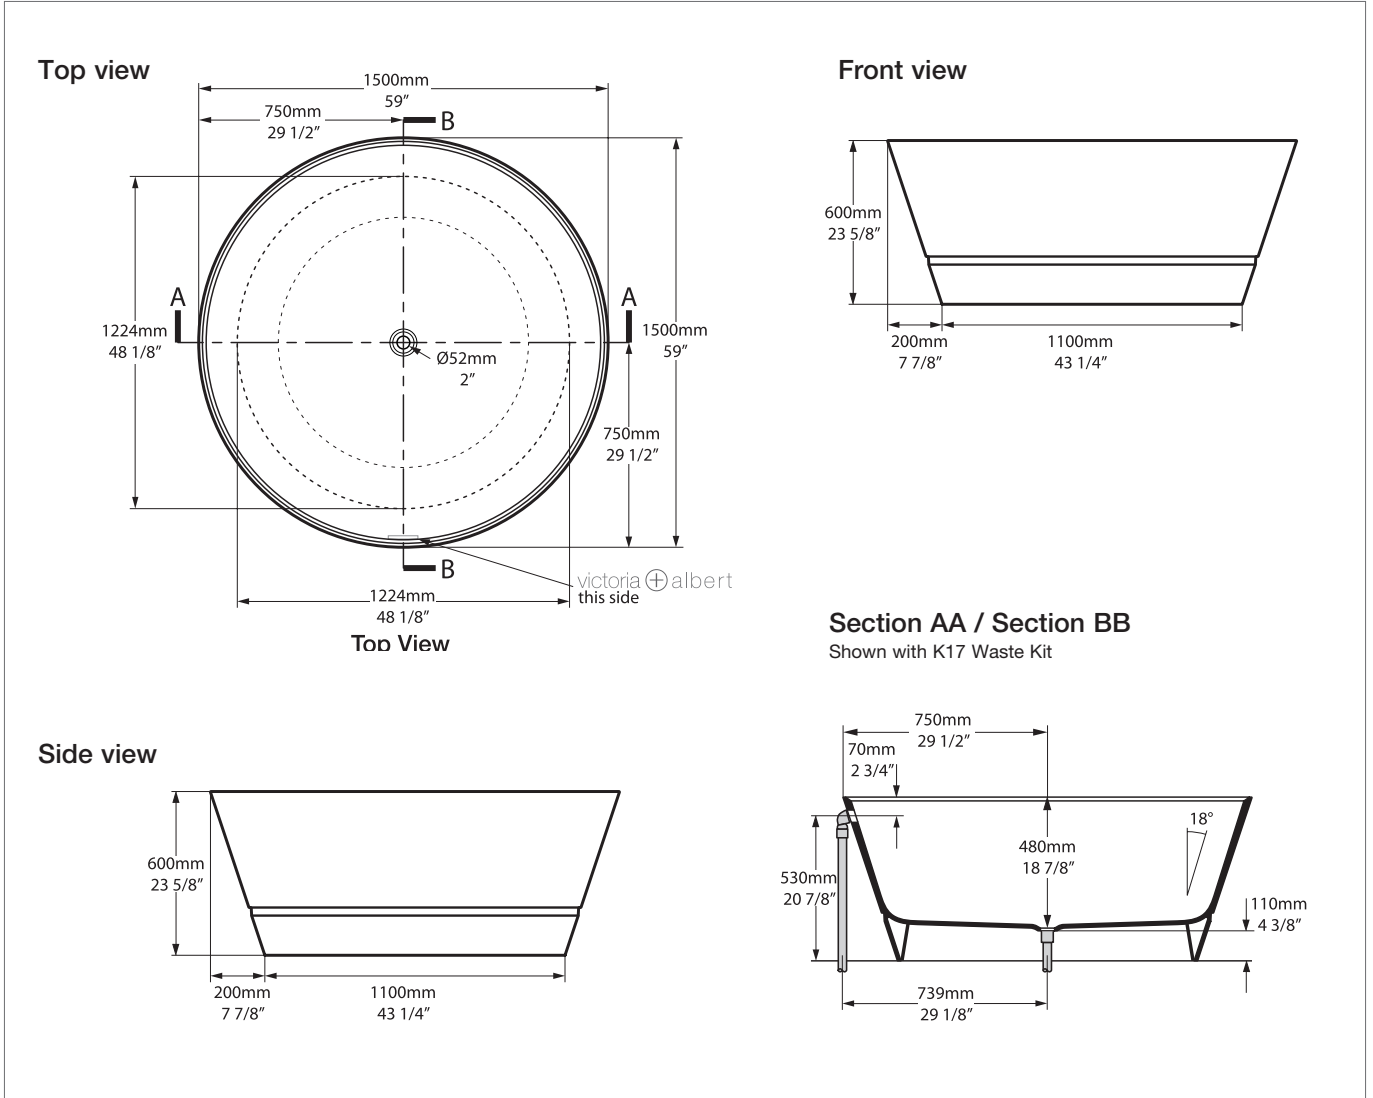

Taizu TAI-N-SW-NO

rich in
Volcanic
Limestone™

585

490 ltr

368

273 ltr

95

0 ltr

BV-2.1-0070(B)

Recommended wastes: K-12-xx / K-17-xx / K-36-xx / K-40-xx

*All measurements subject to +/-5% tolerance
*Overflow hole not drilled

Massachusetts Code: Pending
cUPC listing by IAPMO: File No. 6574

Guaranteed for residential use for 25 years*
25 Jahre Garantie bei privater Nutzung
25 ans de garantie pour un usage domestique
Garantía de 25 años para uso domestico
La sicurezza garantita per uso residenziale per 25 anni

Guaranteed for commercial use for 8 years*
8 Jahre Garantie bei gewerblicher Nutzung
8 ans de garantie pour un usage commercial
Garantía de 8 años para uso comercial
La sicurezza garantita per uso commerciale per 8 anni

* QUARRYCAST™ white products only.
Paint finish exterior guaranteed for 2 years.
* Nur auf weisse QUARRYCAST™ Produkte.
Auf Aussenlackierung gibt es 2 Jahre Garantie.
* Uniquement pour les produits en QUARRYCAST™ blanc.
Pour les finitions extérieures peintes la garantie est de 2 ans.
* Solo sobre productos en QUARRYCAST™ blanco.
Acabados de pintura exterior tienen una garantía de 2 años.
* Solo per prodotti bianchi in QUARRYCAST™.
Finitura esteriore dipinta garantita per due anni.