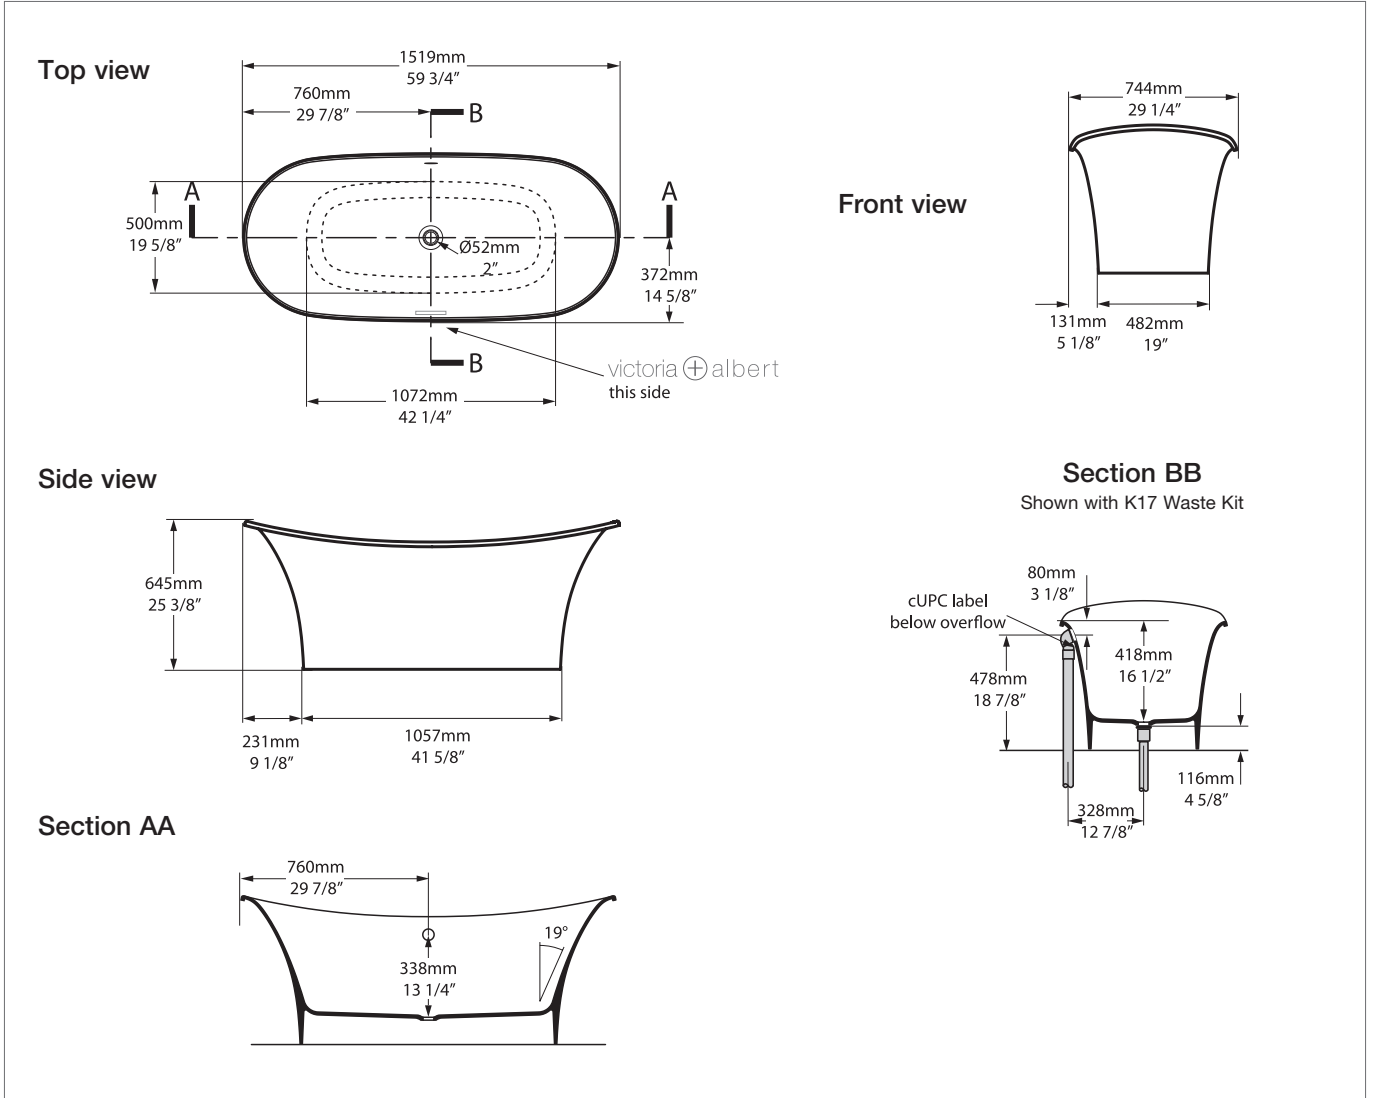

# Toulouse 1500 TO1-N-SW-NO / TO1M-N-SM-NO

rich in Volcanic Limestone™

BV-2.1\_0077(C)

250 KG	191 ltr
181 KG	122 ltr
59 KG	0 ltr

Recommended wastes: K-12-xx / K-17-xx / K-36-xx

\*All measurements subject to +/-5% tolerance  
\*Overflow hole not drilled